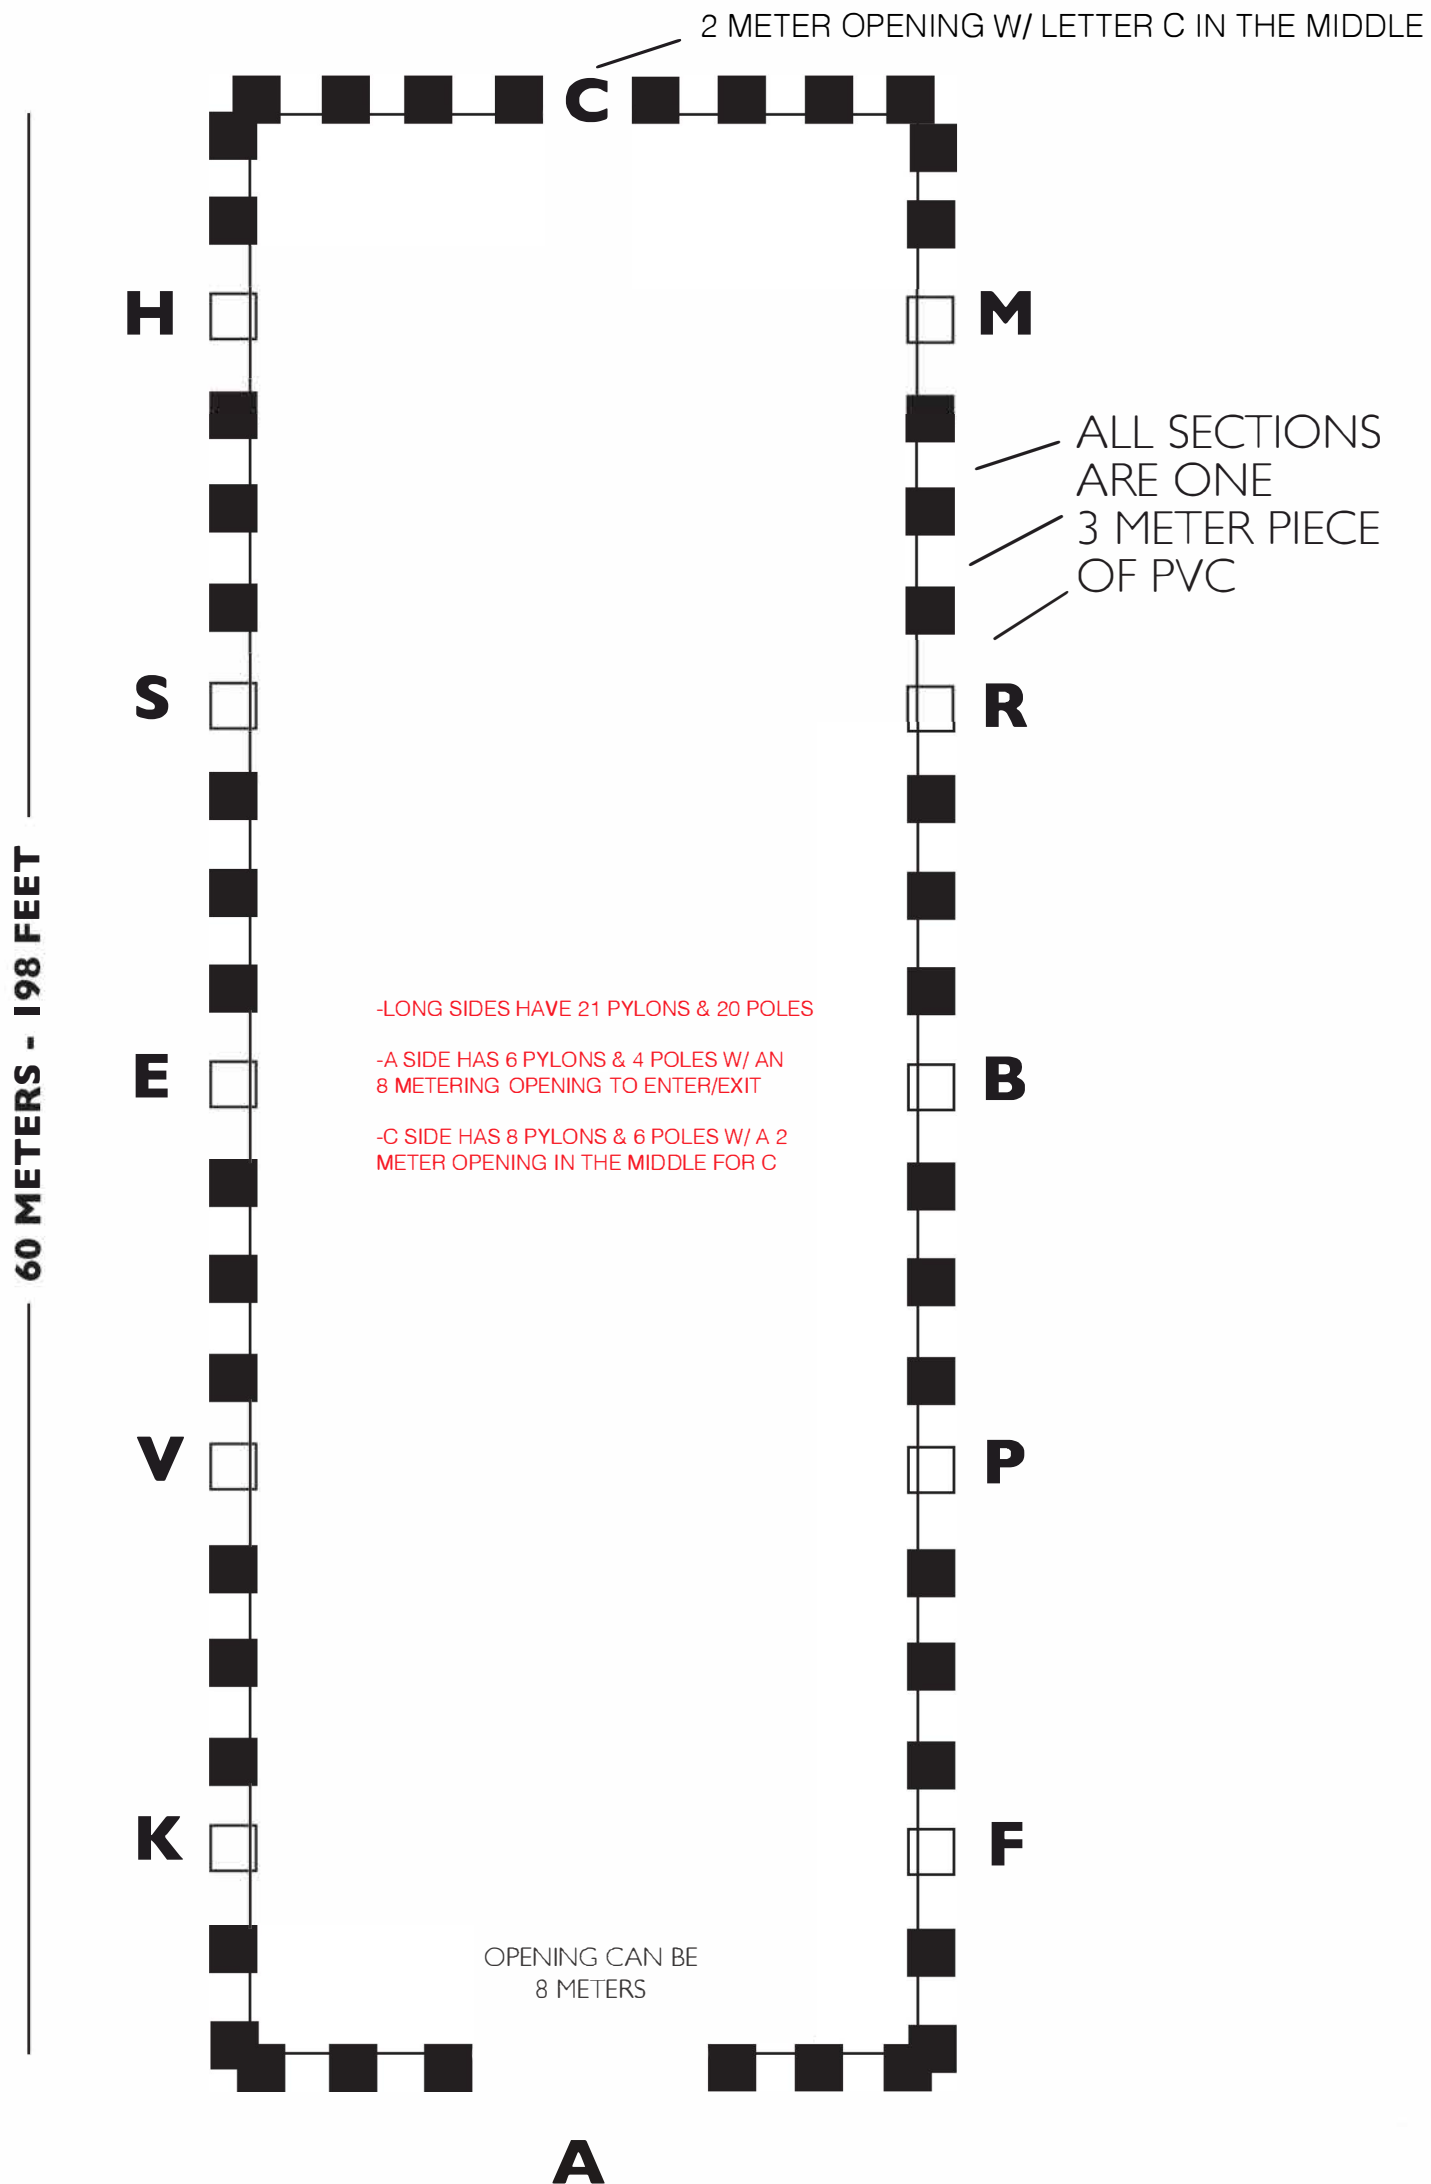

# RBR Dressage Court Set-Up

20 METERS - 66 FEET

-COURT MUST BE SET-UP WITH ENOUGH ROOM FOR 10x10 JUDGE'S STAND AT "C" W/ 5ft BETWEEN STAND & "C".  
-MUST BE ENOUGH ROOM FOR HORSE & RIDER TO RIDE ALL THE WAY ROUND & HAVE A STRAIGHT ENTRY AT "A".